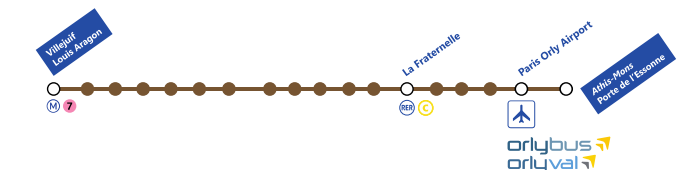

First drive (Antony RER B, Orly South / Orly West): 6:00AM
Last departure (Antony RER B, Orly South / Orly West): 11:00PM

By Bus Shuttle orlybus

From: Paris "Denfert-Rochereau" To: Orly Airport South Terminal

First departure: 5:35AM
Last departure: 11:05PM Monday to Thursday, Sundays & holidays
12:05PM Fridays, Saturdays & the day before holidays

From: Orly Airport Orly South / West To: Paris "Denfert-Rochereau"

First departure: 6:00AM
Last departure: 11:30PM Monday to Thursday, Sundays & holidays
12:30PM Fridays, Saturdays & the day before holidays

Public Transport 2/2

By Bus Shuttle

Line 1
From: Paris "Etoiles Champs-Elysées",
Paris "Invalides" & Paris "Gare Montparnasse"
To: Orly Airport South Terminal

First departure: Paris "Etoiles Champs-Elysées" at 5:00AM
Last departure: Paris "Etoiles Champs-Elysées" at 10:40PM

Line 1
From: Orly Airport South Terminal
To: Paris "Etoiles Champs-Elysées"
(via Paris "Invalides" & Paris "Gare Montparnasse")

First departure: 6:00AM Last departure: 11:40PM

Line 3
From: Orly Airport South Terminal
To: Charles de Gaulles (CDG) Airport - Terminal 2

First drive: 5:55AM Frequency of bus shuttles:
Last departure: 10:30PM each 30 minutes

By Tramway T7

From: Paris "Villejuif Louis Aragon"
To: "Athis-Mons Porte de l'Essonne"
Stop: "Aéroport d'Orly"

By Bus

BUS 183 Connection between Paris "Porte de Choisy"
with Orly Airport South Terminal (platform 4).

By Night Bus

Noctilien lines (night bus) to get to Orly Airport South Terminal:

N31 Night bus connecting Paris with Orly Airport South Terminal.
From Paris "Gare de Lyon" to "Juvisy" RER D.

N131 Night bus connecting Paris with "Brétigny"
RER C via Orly Airport South and West terminals.