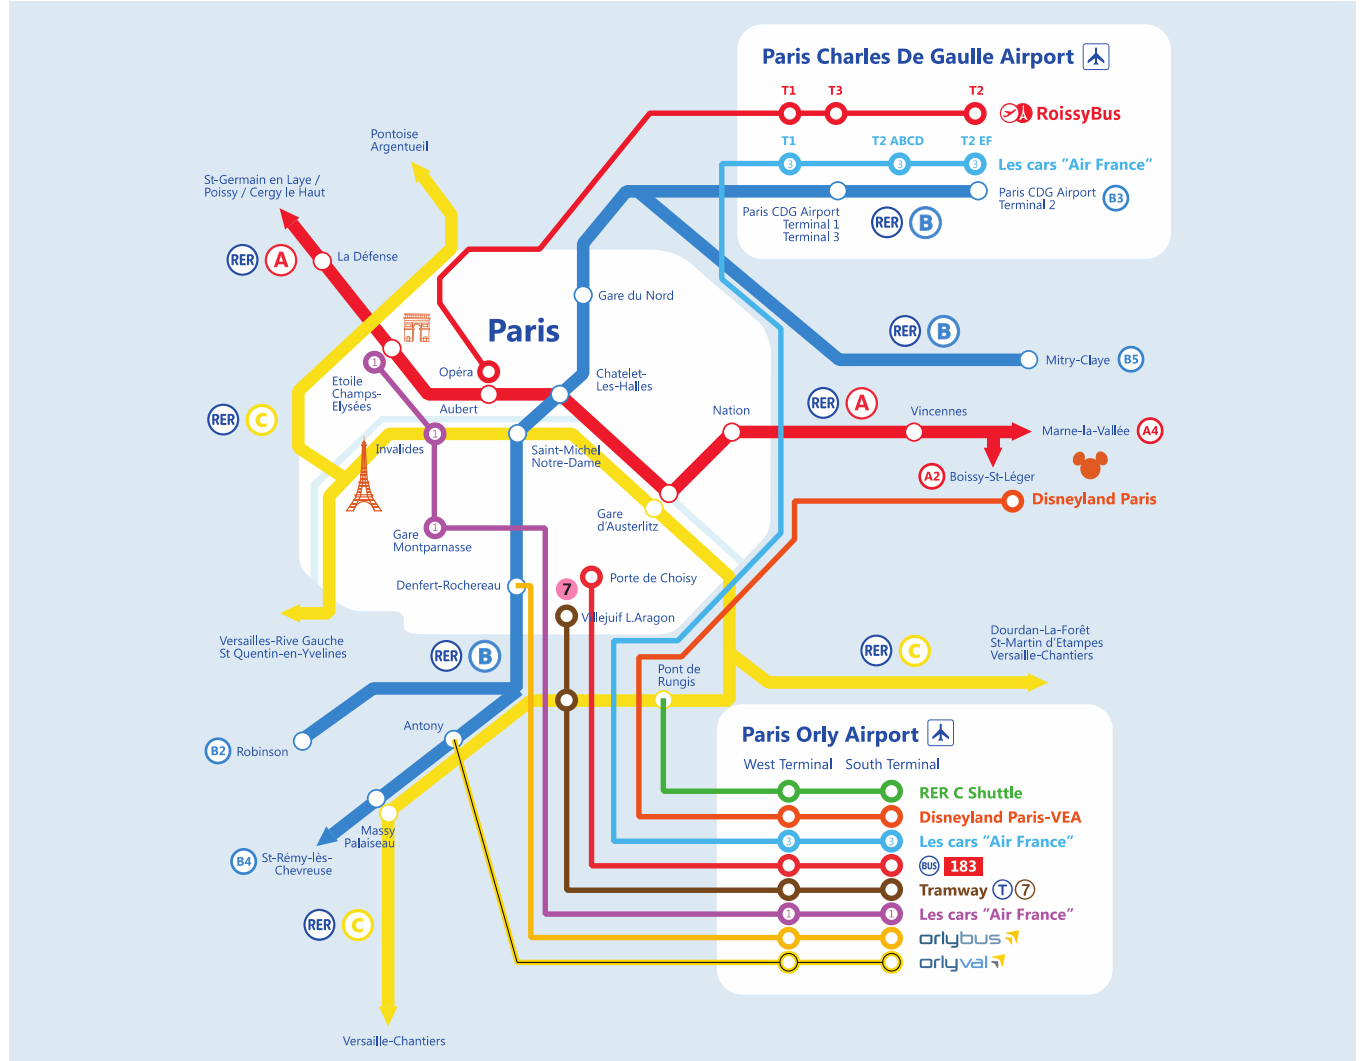

Transport Facilities